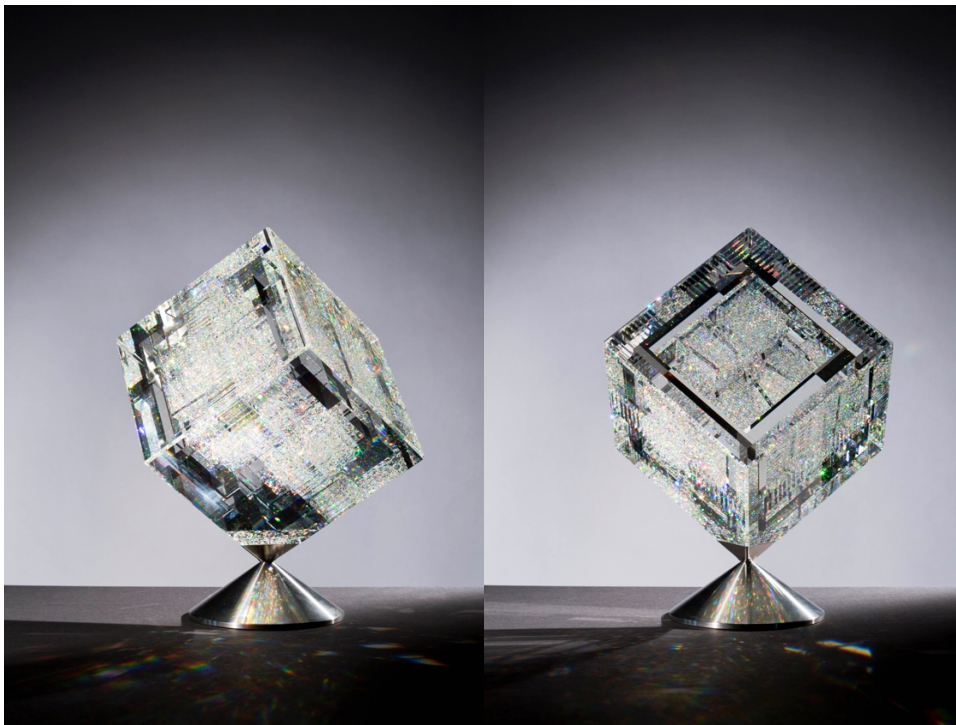

KS | G

KEN SAUNDERS | GALLERY

2041 West Carroll Avenue, Suite C-320

Chicago, IL 60612

Light Imaged, 2020

15 x 13.5 x 13.5 inches

Laminated Glass

\$95,000