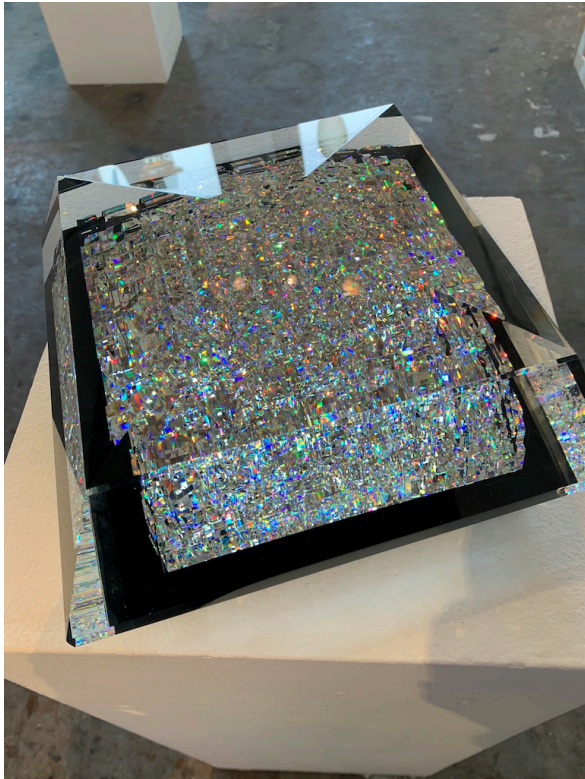

KEN SAUNDERS | GALLERY

2041 West Carroll Avenue, Suite C-320

Chicago, IL 60612

Landscape of Light, 2019

5.5 x 11.5 x 11.5 inches

Laminated Glass

$125,000

312.573.1400

ken@kensaundersgallery.com

www.kensaundersgallery.com

KS | G