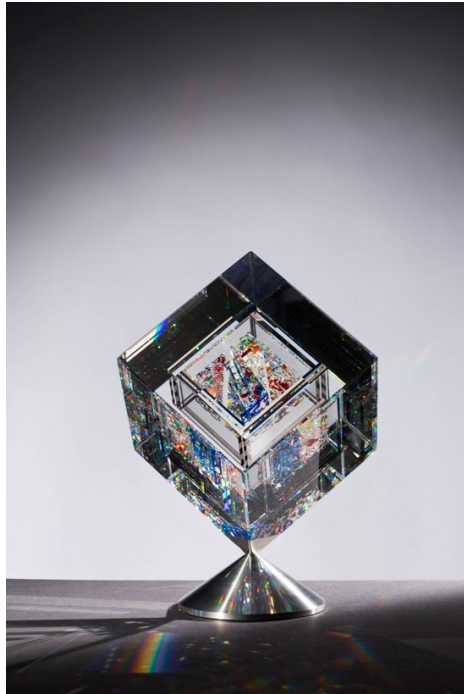

KEN SAUNDERS | GALLERY

2041 West Carroll Avenue, Suite C-320 | Chicago, IL 60612

Fortunate One, 2020

13.5 x 11 x 11 inches

Laminated Glass

$45,000 **sold**

312.573.1400

ken@kensaundersgallery.com

www.kensaundersgallery.com

KS | G